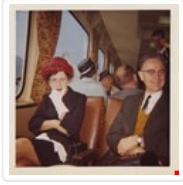

John and Lois Shaw

<https://search.heritageburnaby.ca/permalink/archivephoto55599>

Repository: [City of Burnaby Archives](#)

Date: [1970]

Collection/Fonds: [John Shaw fonds](#)

Series: Civil Service records

Description Level: Item

Item No.: 485-074

Accession Number: 2005-15
2006-01
2007-18

Storage Location: 65-1

Physical Description: 1 photograph : col. ; 9 x 9 cm

Media Type: Photograph

Access Restriction: No restrictions

Reproduction Restriction: May be restricted by third party rights

Scope and Content: Photograph of John and Lois Shaw sitting by a window on a ferry heading to Victoria. A note on the back of the photograph indicates that they were going to Victoria for a conference related to John's work as the Burnaby Municipal Clerk.

Creator: John Shaw

Subjects: [Transportation - Ferries](#)

Names: [Shaw, Lois E. Gilbert](#)
[Shaw, John H. "Jack"](#)

Notes: Title based on contents of photograph
Note on verso reads: "Mum & Dad on a convention to do with Dad's Job - Municipal Clerk Burnaby - on a tour in Victoria"

Images