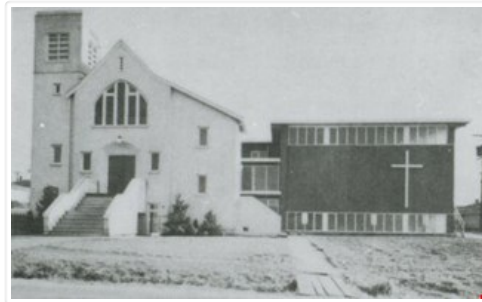

Willingdon Heights United Church

<https://search.heritageburnaby.ca/permalink/archivephoto37704>

Repository:	City of Burnaby Archives
Date:	1957 (date of original), copied 1991
Collection/Fonds:	SFU/Burnaby Centennial Committee fonds
Series:	Burnaby Image Bank series
Description Level:	Item
Item No.:	370-292
Accession Number:	BHS999-03
Storage Location:	A/V Storage
Physical Description:	1 photograph : b&w ; 3.4 x 5.0 cm print on contact sheet 20.2 x 25.3 cm
Media Type:	Photograph
Access Restriction:	No restrictions
Reproduction Restriction:	May be restricted by third party rights
Scope and Content:	Photograph of the exterior of Willingdon Heights United Church at 4304 Parker Street, with an addition on the side.
Subjects:	Buildings - Religious - Churches
Names:	Willingdon Heights United Church
Notes:	Title based on contents of photograph 1 b&w copy negative accompanying
Geographic Access:	Burnaby - Parker Street Burnaby - 4304 Parker Street
Historic Neighbourhood:	Vancouver Heights (Historic Neighbourhood)
Planning Study Area:	Willingdon Heights Area

Images