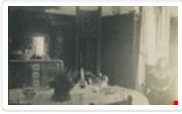

Kitty Hill in dining room of Broadview

<https://search.heritageburnaby.ca/permalink/archivephoto38740>

Repository:	City of Burnaby Archives
Date:	[1910]
Collection/Fonds:	Peers Family and Hill Family fonds
Series:	Kitty Hill Peers Family Photographs
Description Level:	Item
Item No.:	477-059
Accession Number:	2007-12
Storage Location:	AV Storage
Physical Description:	1 photograph : b&w ; 6.5 x 11 cm on page 11.5 x 14 cm (pasted in album)
Media Type:	Photograph
Access Restriction:	No restrictions
Reproduction Restriction:	No known restrictions
Scope and Content:	Photograph of Kitty Hill (later Kitty Peers) sitting beside a table and a large grandfather clock in what appears to be the dining room of Broadview, the Hill family home in the Burnaby Lake area.
Subjects:	Furniture
Names:	Peers, Katherine Maude Hill "Kitty"
Notes:	Title based on contents of photograph
Geographic Access:	Burnaby - Buckingham Avenue Burnaby - 5730 Buckingham Avenue
Historic Neighbourhood:	Burnaby Lake (Historic Neighbourhood)
Planning Study Area:	Morley-Buckingham Area

Images