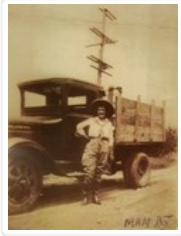

Winnifred Brown-John

<https://search.heritageburnaby.ca/permalink/archivephoto76893>

Repository: [City of Burnaby Archives](#)
Date: 1932 (date of original), digitally copied 2012
Collection/Fonds: [Community Heritage Commission Special Projects fonds](#)
Series: [Burna-Boom Oral History project series](#)
Description Level: Item
Item No.: 549-010
Accession Number: 2012-30
Physical Description: 1 photograph (jpeg) : col. ; 300ppi
Media Type: Photograph
Access Restriction: No restrictions
Reproduction Restriction: May be restricted by third party rights
Scope and Content: Photograph of Winnifred Brown-John standing at the driver's side door of the family's 1924 Dodge.
Subjects: [Transportation - Automobiles](#)
Names: [Brown-John, Winnifred Douglas](#)
Notes: Title based on contents of photograph

Images

Winnifred Brown-John

<https://search.heritageburnaby.ca/permalink/archivephoto76894>

Repository: [City of Burnaby Archives](#)
Date: [193-](date of original), digitally copied 2012
Collection/Fonds: [Community Heritage Commission Special Projects fonds](#)
Series: [Burna-Boom Oral History project series](#)
Description Level: Item
Item No.: 549-011
Accession Number: 2012-30
Physical Description: 1 photograph (jpeg) : col. ; 300ppi
Media Type: Photograph
Access Restriction: No restrictions
Reproduction Restriction: May be restricted by third party rights
Scope and Content: Photograph of Winnifred Brown-John standing in front of the truck she used to transport firewood from Burnaby Mountain.
Subjects: [Transportation - Trucks](#)
Names: [Brown-John, Winnifred Douglas](#)
Notes: Title based on contents of photograph