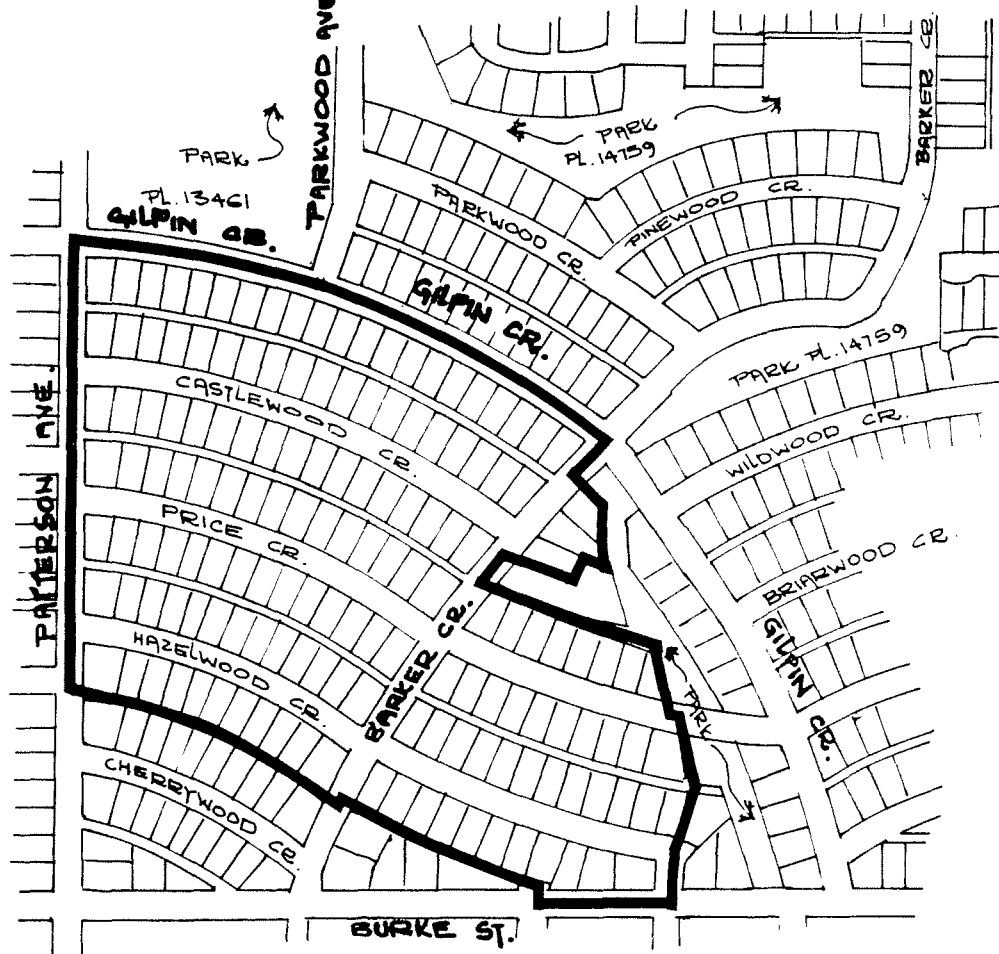

MAYOR

A handwritten signature in cursive script, appearing to read "Dennis", written in black ink.

CLERK

**BYLAW NUMBER 10271 BEING A BYLAW TO AMEND
BYLAW NUMBER 4742 BEING THE BURNABY ZONING BYLAW 1965**

PROPERTY REZONED TO:

MAP "B"

R10 RESIDENTIAL DISTRICT

LEGAL: SEE ATTACHED SCHEDULE "A"

**THE AREA(S) SHOWN
ABOVE OUTLINED
IN BLACK (———)
IS (ARE) REZONED:**

FROM: R2 RESIDENTIAL DISTRICT

TO: R10 RESIDENTIAL DISTRICT